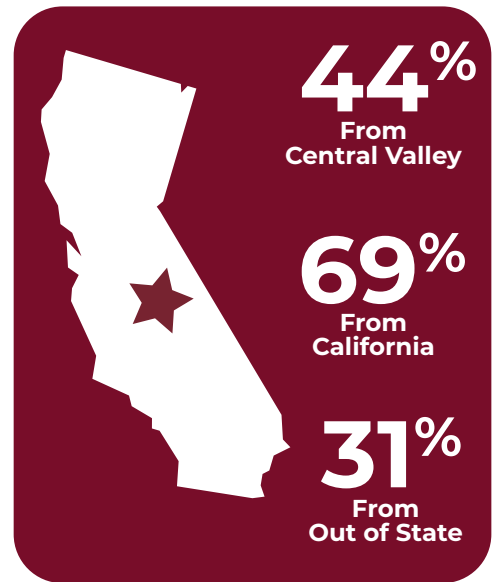

GENDER

50% Male

50% Female

16
Matriculated Class Size

Age Range
20-29
Average is 24

Top Feeder Schools

FRESNO STATE

UC DAVIS