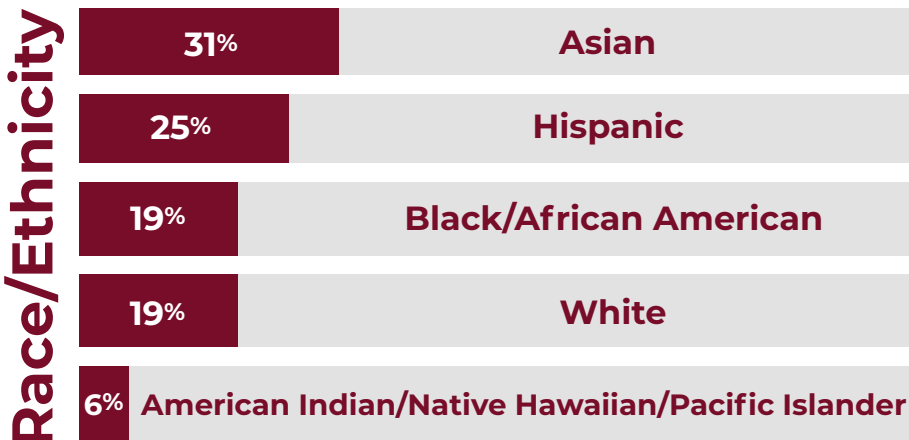

GENDER

50% Male

50% Female

16
Matriculated Class Size

Age Range
20-29
Average is 24

Top Feeder Schools

FRESNO STATE

UC DAVIS