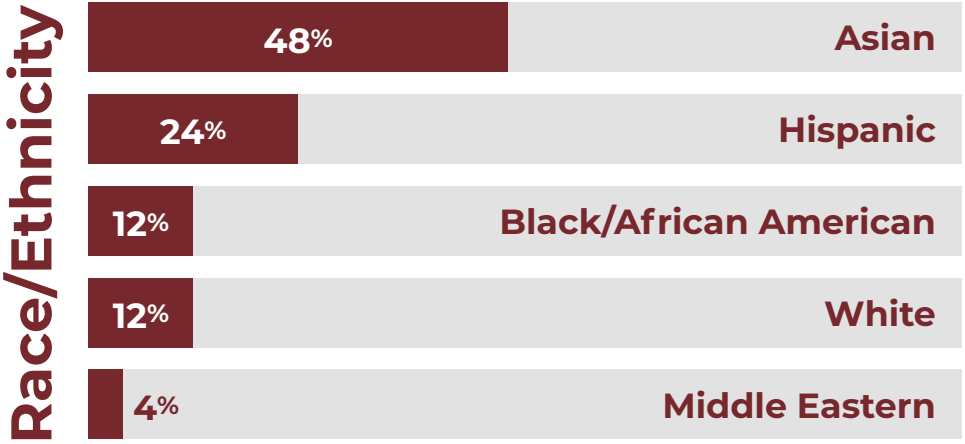

60%
Female

25
Matriculated Class Size

72%
From Central Valley

88%
From California

12%
From Out of State

Age Range
20-34
Average is 24

Top Feeder Schools

FRESNO STATE